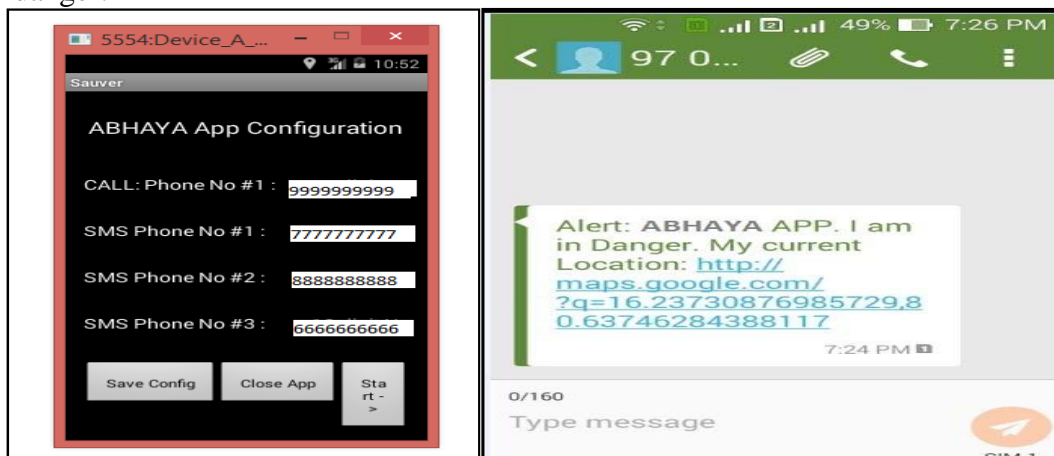

- ❖ Also we have implemented one mechanism to send an image related with that situation. It can be concluded that the system helps in some of the cases the system can provide useful evidences. Since the system can capture image of incidences which can act as the evidences.

This is the “ABHAYA App” which is very useful application mainly for girl’s safety. When we feel that we are in emergency situation, for example travelling alone at night time we can use this application. So that on one click we can send our location to our family members and to any police stations. So once we click on activate button it continuously send updated locations messages to all authorized persons. So this application is having both safety and security which needs the engineering code of conduct which is essential in the today’s world.

How it works?

It contains four contact numbers to be filled of which first phone number receives call and SMS, the other three phone numbers receive only SMS. Also, the layout contains three buttons “Save Config”, “Close App” and “Start” buttons. After filling the phone numbers, ”Save Config” button must be clicked such that all those contact numbers will be saved in the Abhaya application and these given phone numbers are called Registered Phone numbers. The below is the message that gets displayed to the mobile of the police when someone is in danger.