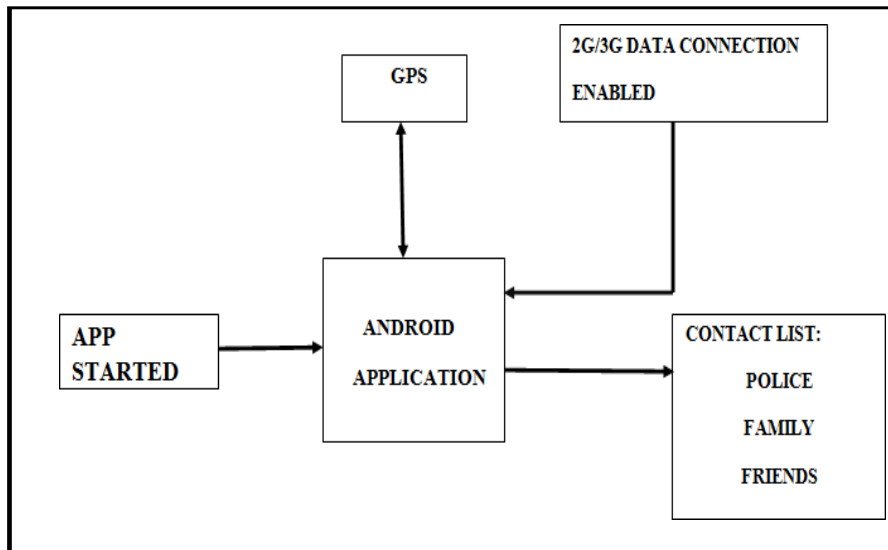

Abhaya- an Android Application for the safety of women is the main motive. This application helps in live tracking of the location of the victim through GPS along with one of the registered contacts receives a call from the root device. The merit of this application is even when the location of the root device is changing rapidly; we can identify the exact location.

As a future scope, this application can be integrated with the law enforcement database, which includes all the phone numbers of regional cops. Some use cases such as rescuing victim, when the mobile network is not available, after initial alert or switch off condition. Further, it can be developed for IOS and Windows mobile platforms. Thus, this application can help the women in a big way from unsafe conditions.

CONTEXT

ABHAYA APP

In today's world, people using smart phones have increased rapidly and hence, a smart phone can be used efficiently for personal security or various other protection purposes. The heinous incident that outraged the entire nation has wakened us to go for the safety issues and so a host of new apps have been developed to provide security systems to women via their phones. Abhaya is an Android Application for the Safety of **Women** and this app can be activated by a single click, whenever need arises.

A single click on this app identifies the location of place through GPS and sends a message comprising this location URL to the registered contacts and also call on the first registered contact to help the one in dangerous situations. The unique feature of this application is to send the message to the registered contacts continuously for every five minutes until the "stop" button in the application is clicked. Continuous location tracking information via SMS helps to find the location of the victim quickly and can be rescued safely.